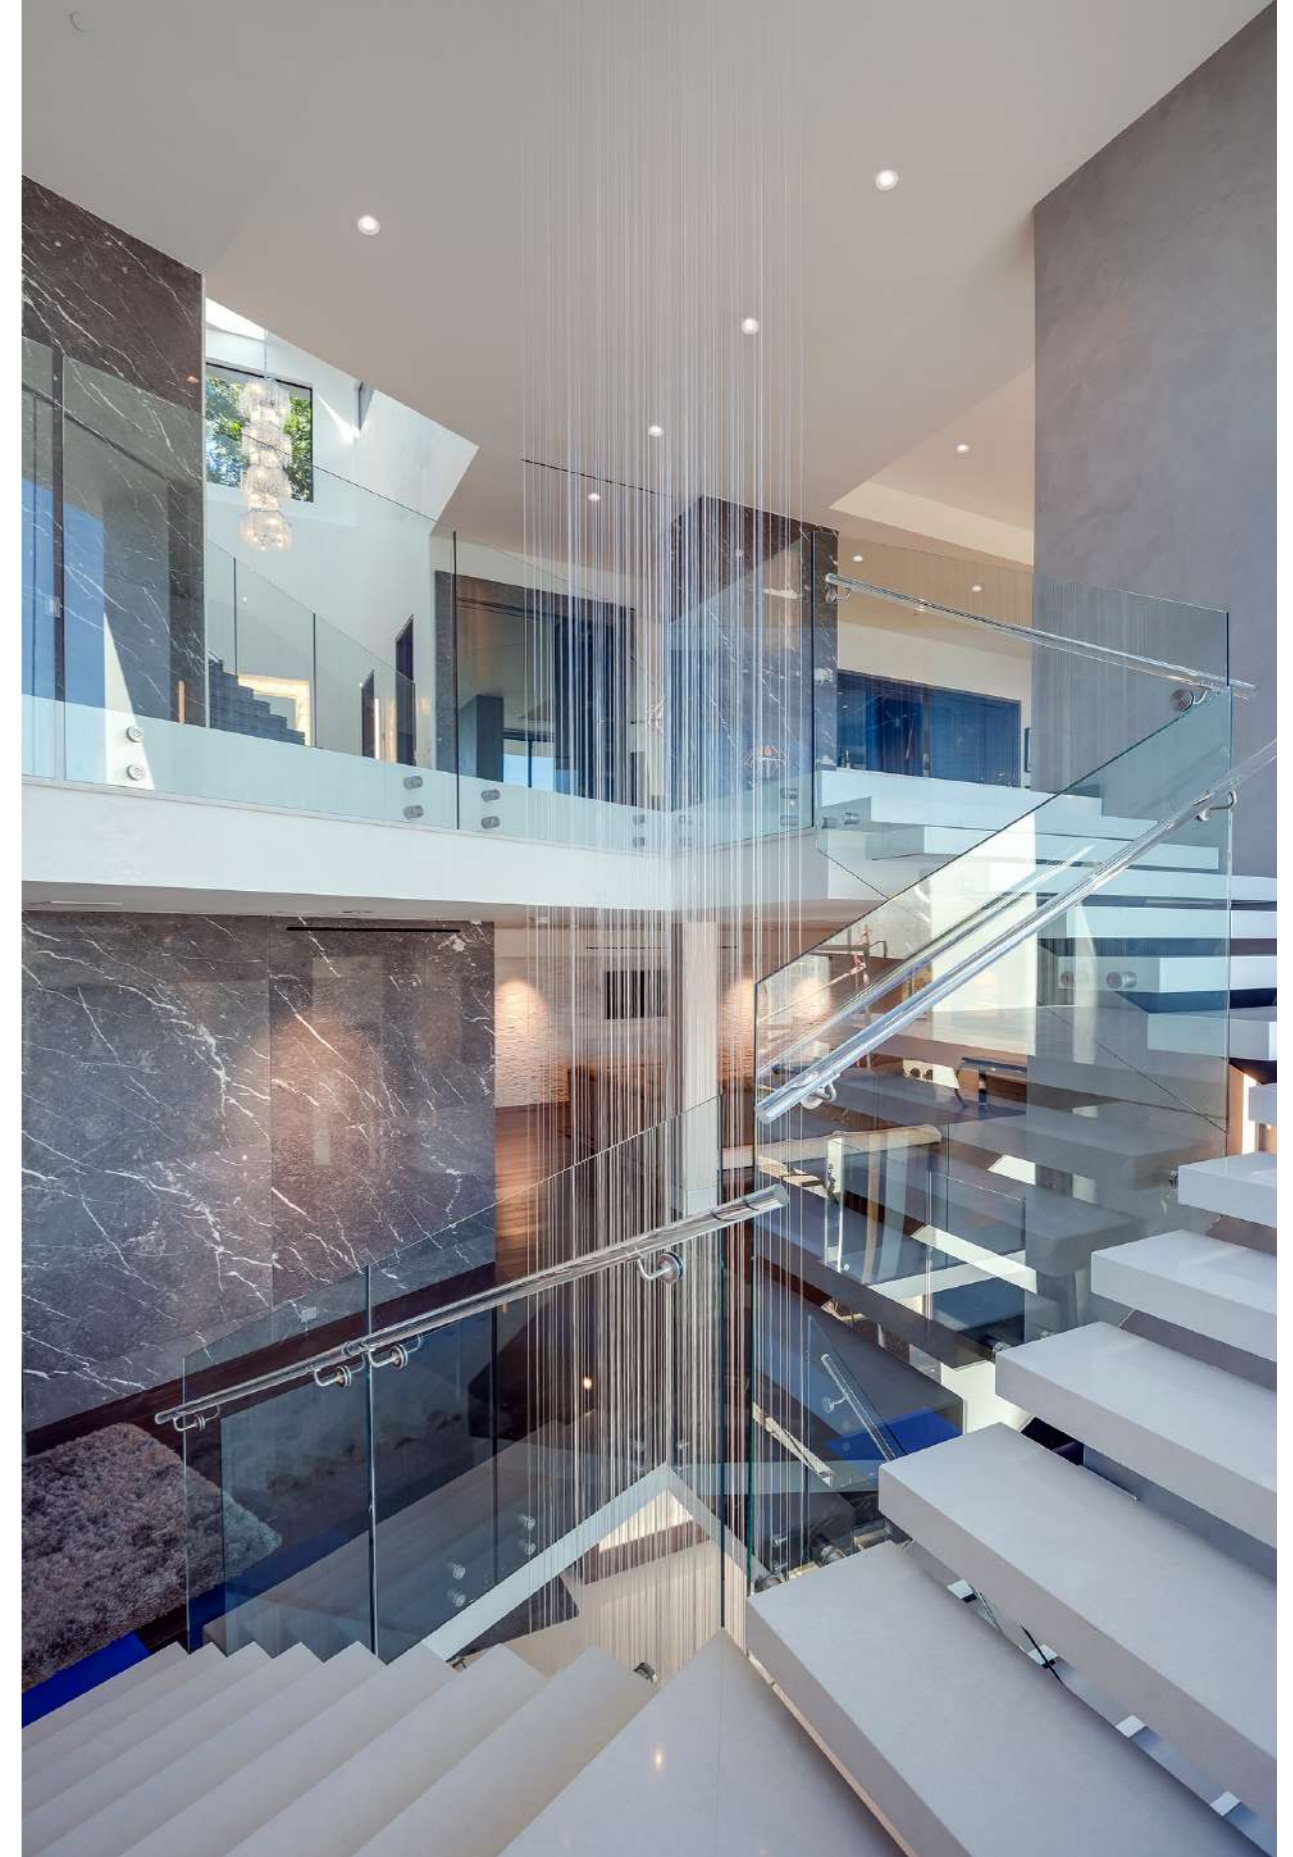

Glenn Cunningham

CSL

Acrobat™

CSL Acrobat delivers top-tier performance with premium light quality and control. Its unique design allows separate installation of the light module for a seamless fit, and easy 360° rotation and tilt adjustments ensure quick customization. The compact housings fit into tight spaces, optimizing performance in diverse environments. Featuring CSL's patented Silent Vu™ optics, Acrobat provides exceptional light quality with minimal glare, presenting a professional and clean look below the ceiling.

Available in 1-head, 2-head, 3-head, and 4-head configurations.

Erco

Compar linear

Differentiated light from the ceiling in an innovative design. Compar gives architects, lighting designers and engineers broad scope for creative precision: With this range of innovative recessed luminaires, ERCO has extended the spectrum of round and square recessed lighting tools with a strong linear housing design. The slim luminaires—available from a width of 52mm—offer a subtle decorative detail in the ceiling while providing extremely efficient lighting tools with high standards of visual comfort. As an aesthetic alternative to linear fluorescent lamps, Compar supports individual ceiling-integrated lighting concepts in administration buildings, restaurants, cultural and office projects.