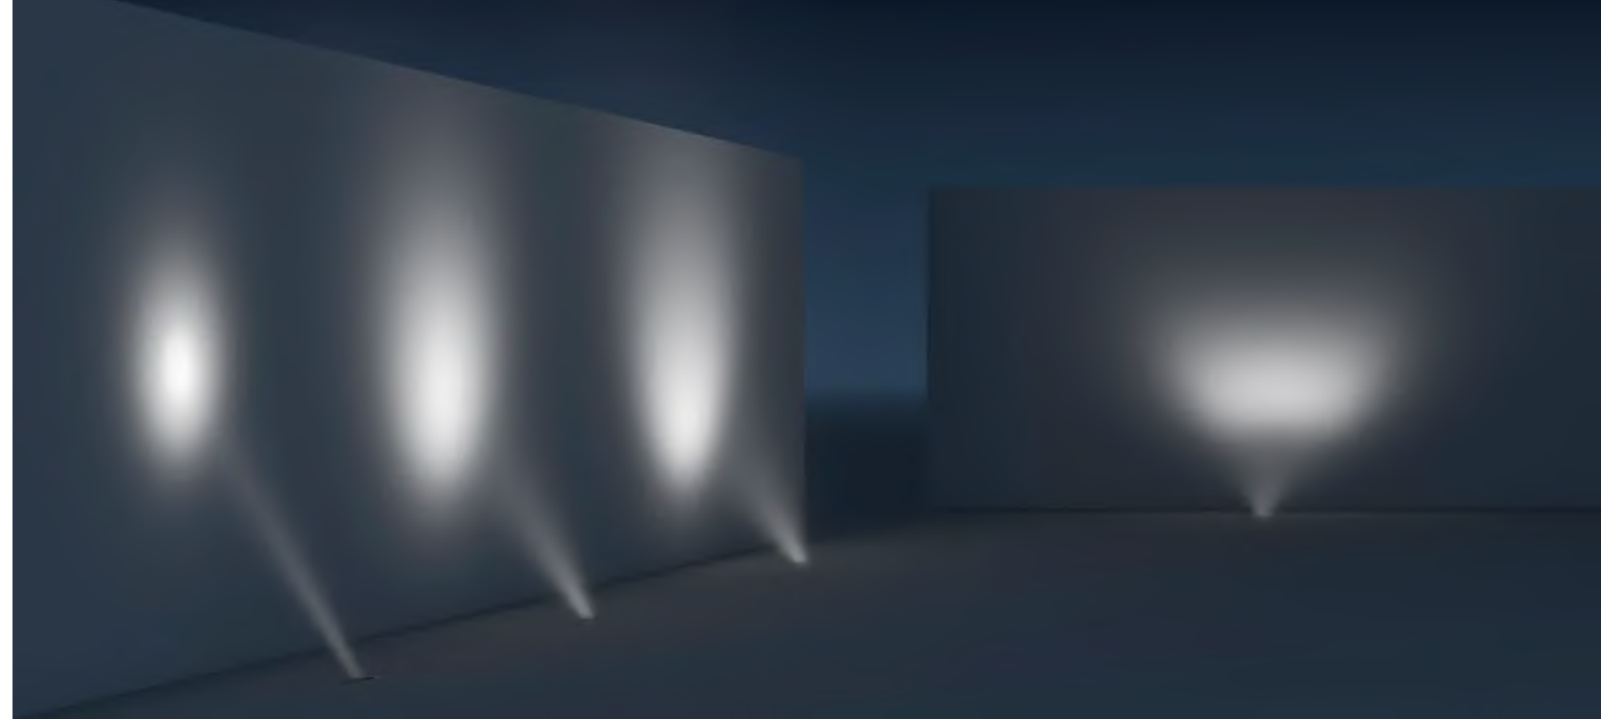

BesaLighting

Optos

The Optos wall sconce uses two separate optical-effect lenses to produce interesting displays of up/down light. The aluminum body allows for 359-degree rotation and holds the lenses with clips. Our Clear Lens is a transparent molded borosilicate glass, with a parabolic shape designed to carefully refract the light rays in the light source. The result is an edgy display that exudes an energetic mood. When lit this gives off a light that is functional and vibrant. This handcrafted glass uses a process where every glass is consistently produced using a mold, keeping variations to a minimum.

Terra Linear provides design flexibility with eight color options and one optics, including a dot-free direct-view version.

ERCO

Tesis

With high-power LEDs, diverse color temperatures, and a CRI of 92, Tesis blends efficiency with aesthetic sophistication. Prioritize safety with anti-slip glass, elevate aesthetics with a V4A stainless steel cover ring, and enjoy enhanced visual comfort with specially designed housing and optical components. With Tesis, you will experience outstanding uniformity in illuminance, meeting stringent vertical standards.