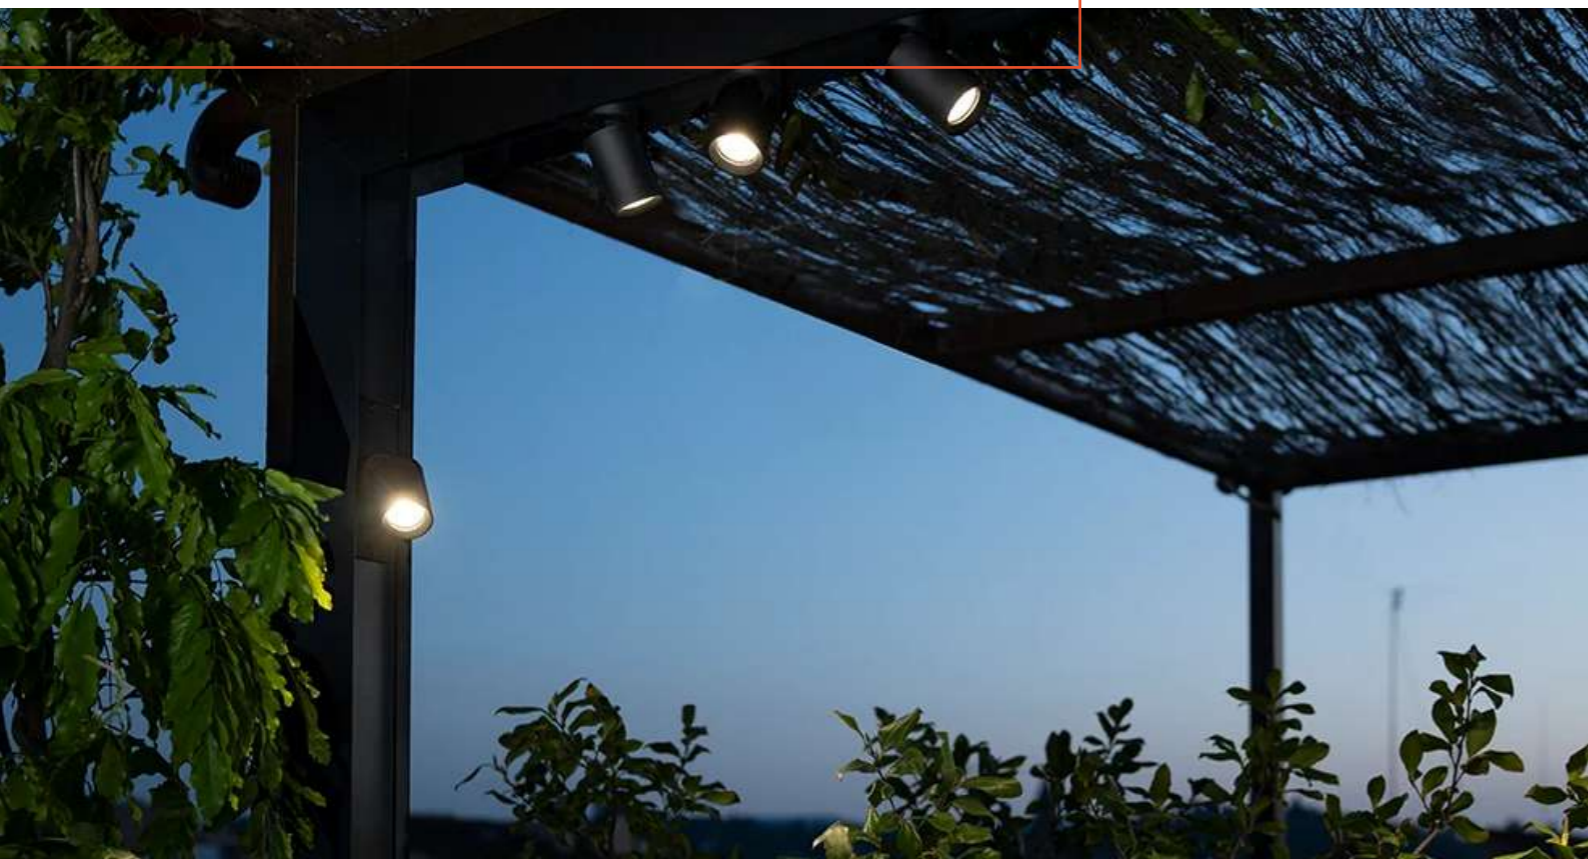

Targetti - IVY

”

*It's the artist's business to
create sunshine when the sun
falls.*

Romain Rolland