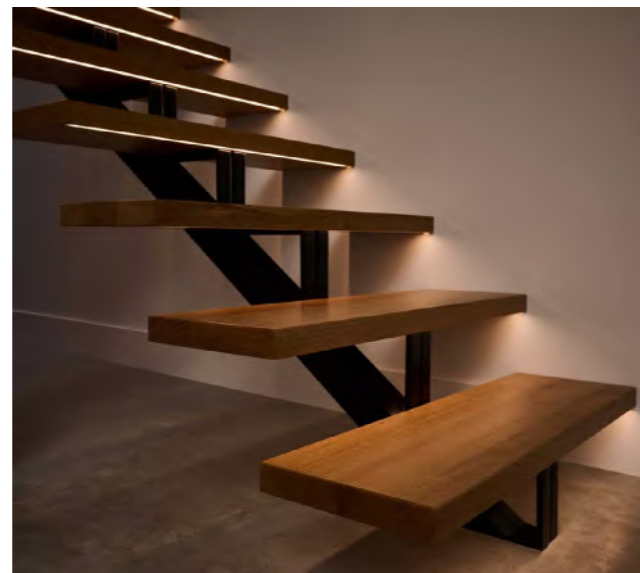

Lumaris Tunable White Tape

As the first-ever tape light intricately designed to seamlessly integrate with the Lutron connected lighting control system, Lumaris brings unparalleled versatility to your creative endeavors. Experience tight, tunable white control that empowers you with independent adjustments of color temperature and intensity, allowing for the creation of captivating scenes and effortless manual changes.