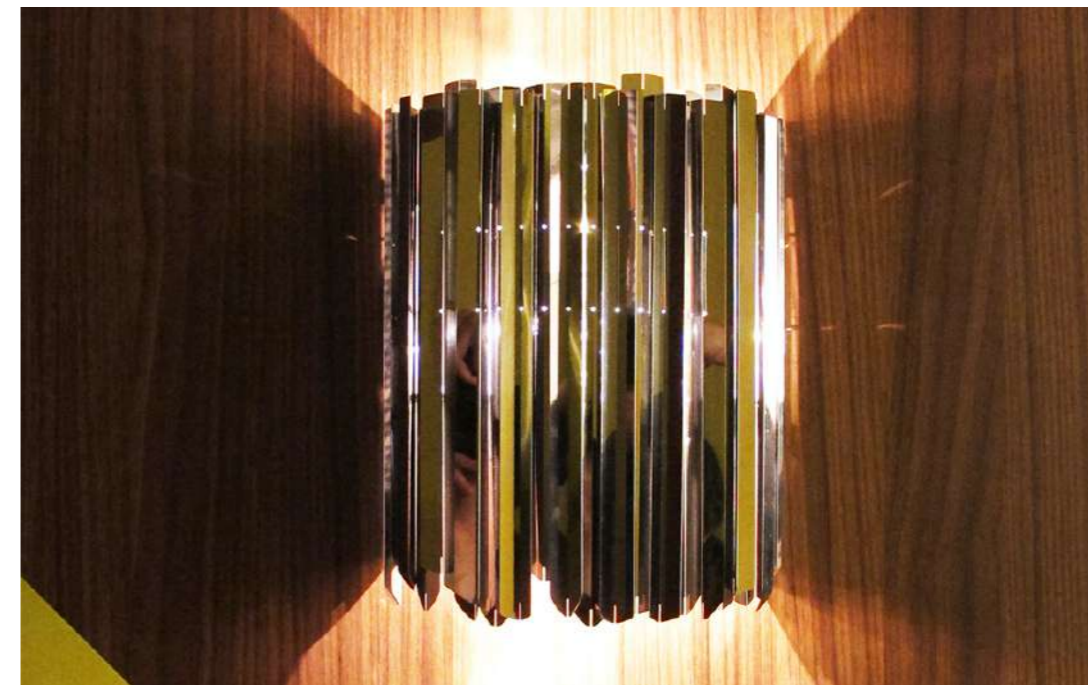

Martyn Lawrence Bullard

ILEX

Ava LED Linear Sconce

Featuring a slim line of light, this modern linear LED sconce mounts with a thin rectangular backplate that can be centered, slide off-center for a more asymmetrical look or with no backplate and a remote mounted driver, as shown in these application photos. Lengths include 24, 36, 48, mount sconce horizontally or vertically for fresh, clean light in a variety of spaces.

Innermost

Facet Wall

This stunning up and down illuminating fixture crafted from polished stainless steel sections. The intricate facets create a captivating play of light, often deceiving the eye with the appearance of glass or crystal. This wall light offers versatile installation options and is available in Brass, Bronze, or Stainless Steel with acid-etched facets. Tom Kirk's iconic design, born as a chandelier, now extends to smaller pendants in polished stainless steel, brass, or bronze. Elevate your space with the timeless sophistication of the Facet Wall Light.