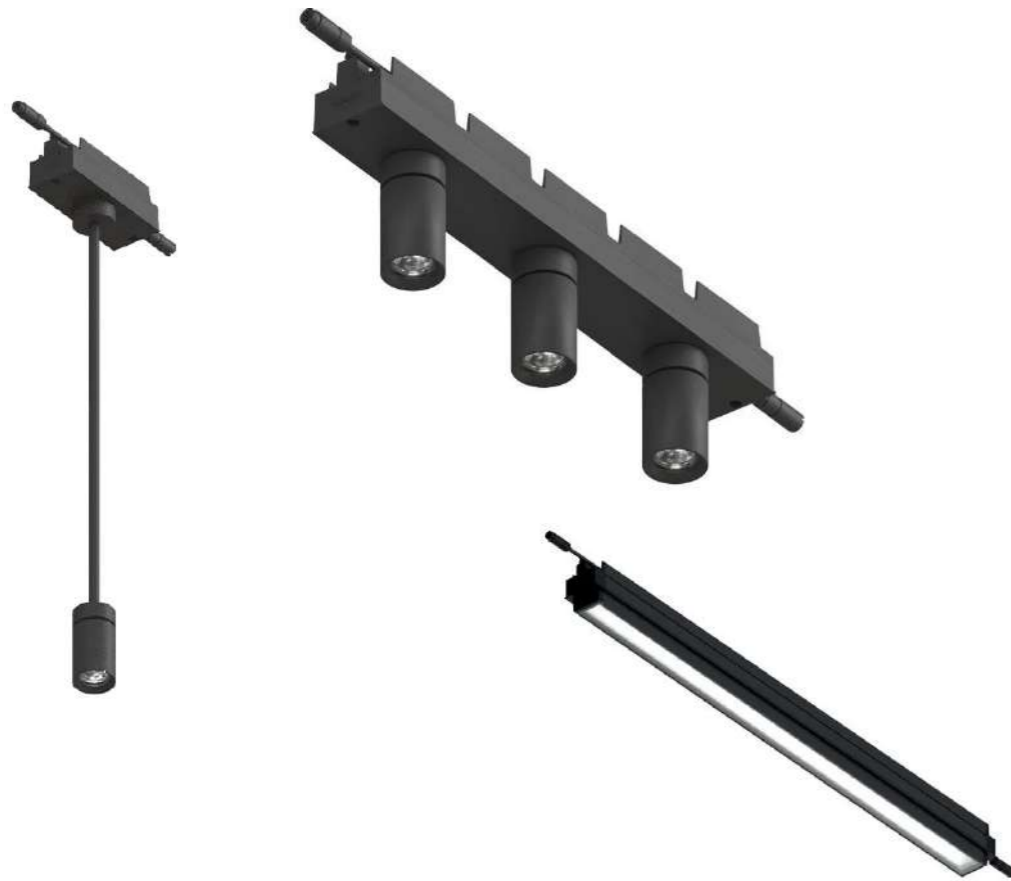

Targetti

IVY

A groundbreaking leap in outdoor lighting designed by Stefano Boeri Interiors. IVY seamlessly intertwines Architecture, Light, and Nature, revolutionizing outdoor spaces day and night. Crafted as the first 24V innovative system for outdoor environments, IVY discreetly integrates cutting-edge technology, offering a versatile blend of lighting, audio, and wireless sensors. Its linear, minimal design adapts effortlessly to any public space, creating a harmonious link between interior and exterior aesthetics. Recognized with an Architectural SSL Product Innovation Award, IVY stands out for its performance, reliability, efficiency, ease of integration, and innovation. Illuminate private terraces, dining spaces, or architectural structures with IVY, and witness the transformation of outdoor spaces into inviting, functional havens.