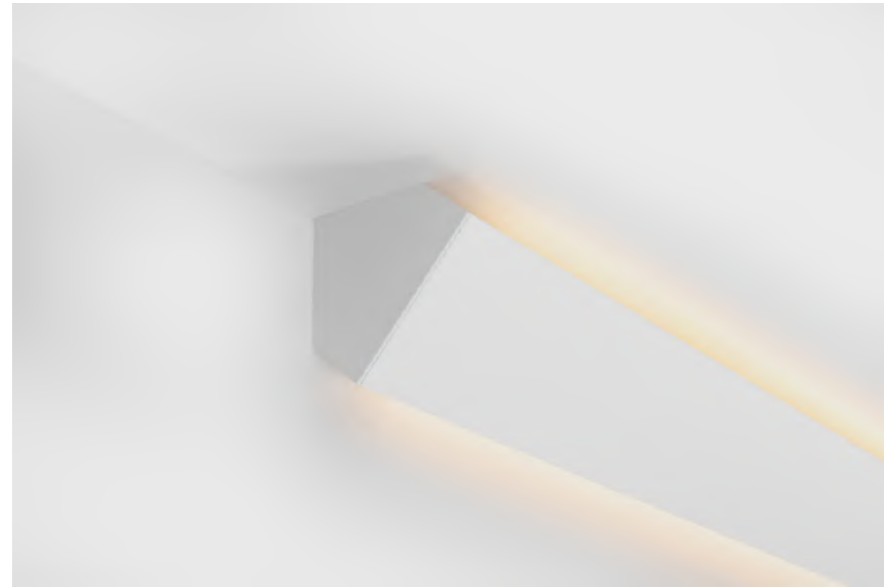

Modular Lighting Instruments Como corner surface