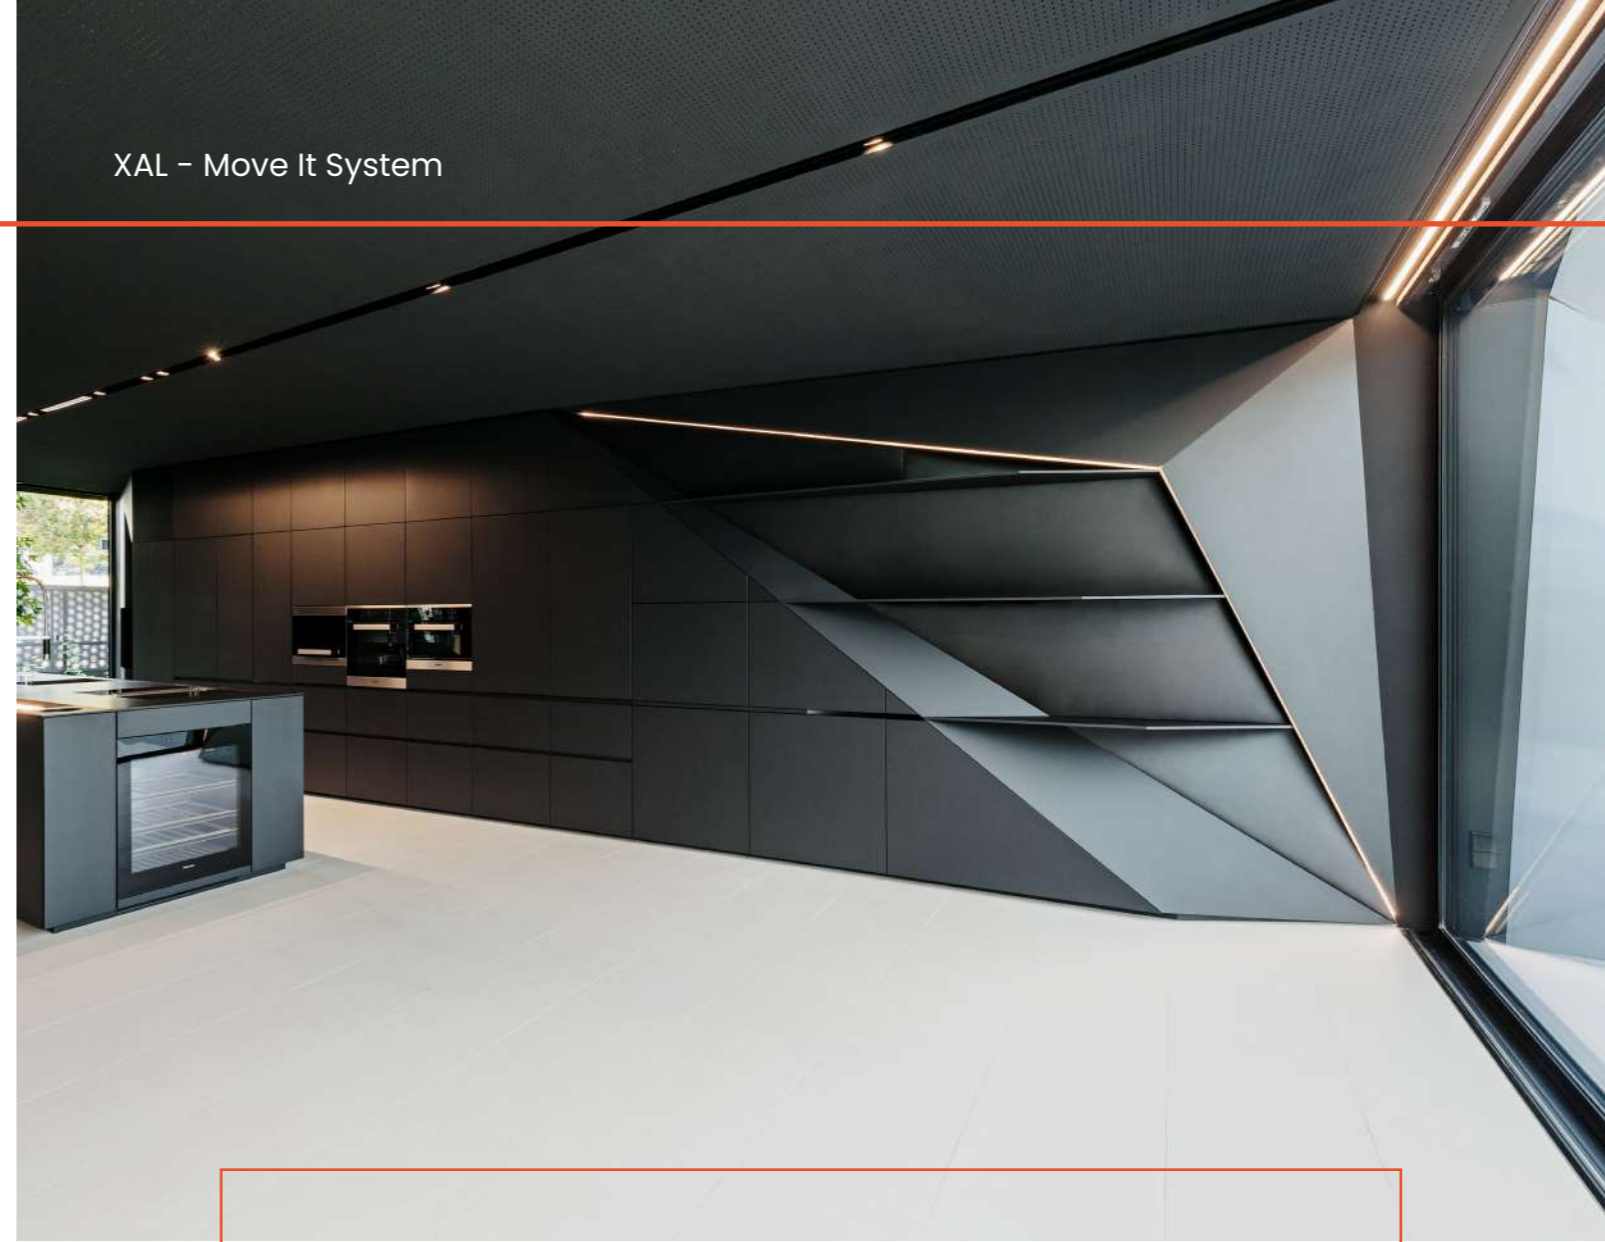

XAL - Move It System