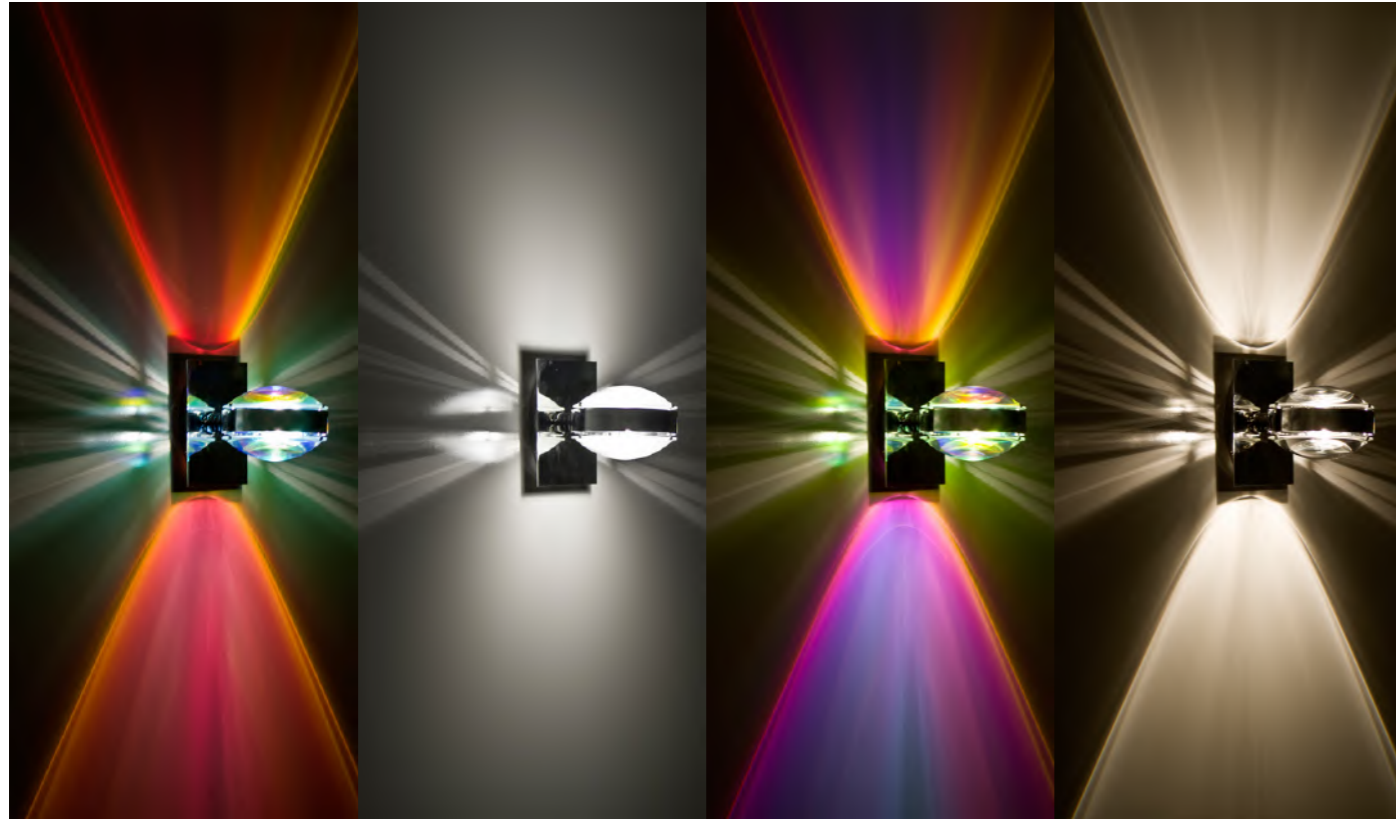

Martyn Lawrence Bullard

ILEX

Ava LED Linear Sconce

Featuring a slim line of light, this modern linear LED sconce mounts with a thin rectangular backplate that can be centered, slide off-center for a more asymmetrical look or with no backplate and a remote mounted driver, as shown in these application photos. Lengths include 24, 36, 48, mount sconce horizontally or vertically for fresh, clean light in a variety of spaces.

Innermost

Facet Wall

This stunning up and down illuminating fixture crafted from polished stainless steel sections. The intricate facets create a captivating play of light, often deceiving the eye with the appearance of glass or crystal. This wall light offers versatile installation options and is available in Brass, Bronze, or Stainless Steel with acid-etched facets. Tom Kirk's iconic design, born as a chandelier, now extends to smaller pendants in polished stainless steel, brass, or bronze. Elevate your space with the timeless sophistication of the Facet Wall Light.

BesaLighting

Optos

The Optos wall sconce uses two separate optical-effect lenses to produce interesting displays of up/down light. The aluminum body allows for 359-degree rotation and holds the lenses with clips. Our Clear Lens is a transparent molded borosilicate glass, with a parabolic shape designed to carefully refract the light rays in the light source. The result is an edgy display that exudes an energetic mood. When lit this gives off a light that is functional and vibrant. This handcrafted glass uses a process where every glass is consistently produced using a mold, keeping variations to a minimum.