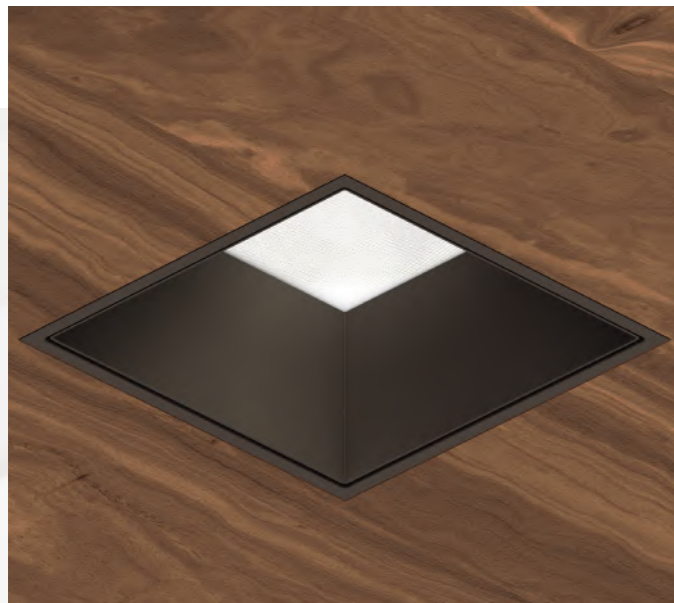

ketra.com

USAI

LittleOnes®

Who says TINY comes at the expense of performance? The LittleOnes, a one-inch recessed fixture, challenges the norms of compact lighting. Despite its small size, the LittleOnes delivers up to 1100 lumens of powerful output, boasting unparalleled glare control with off-the-charts optics. Serviceable from below, these fixtures combine engineering excellence with a discreet trim aesthetic, offering lighting designers a compact yet high-performance canvas for creativity.