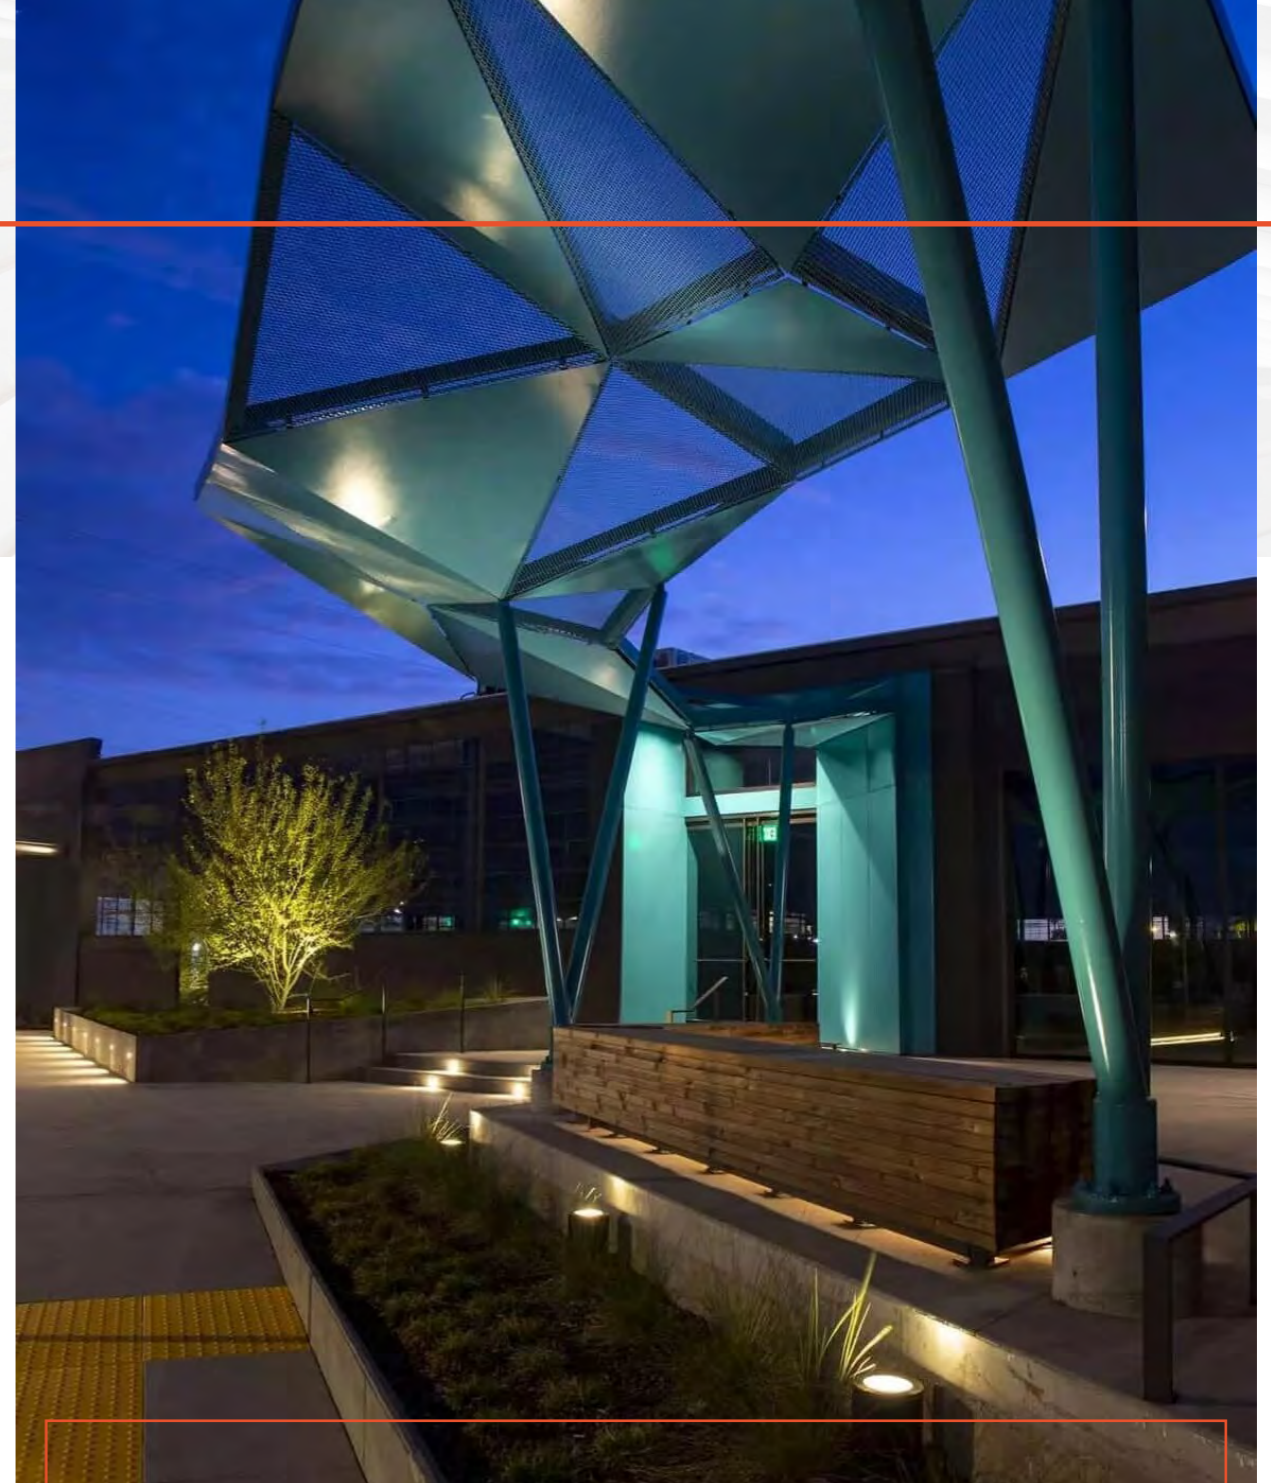

”

*It's the artist's business to
create sunshine when the sun
falls.*

Romain Rolland