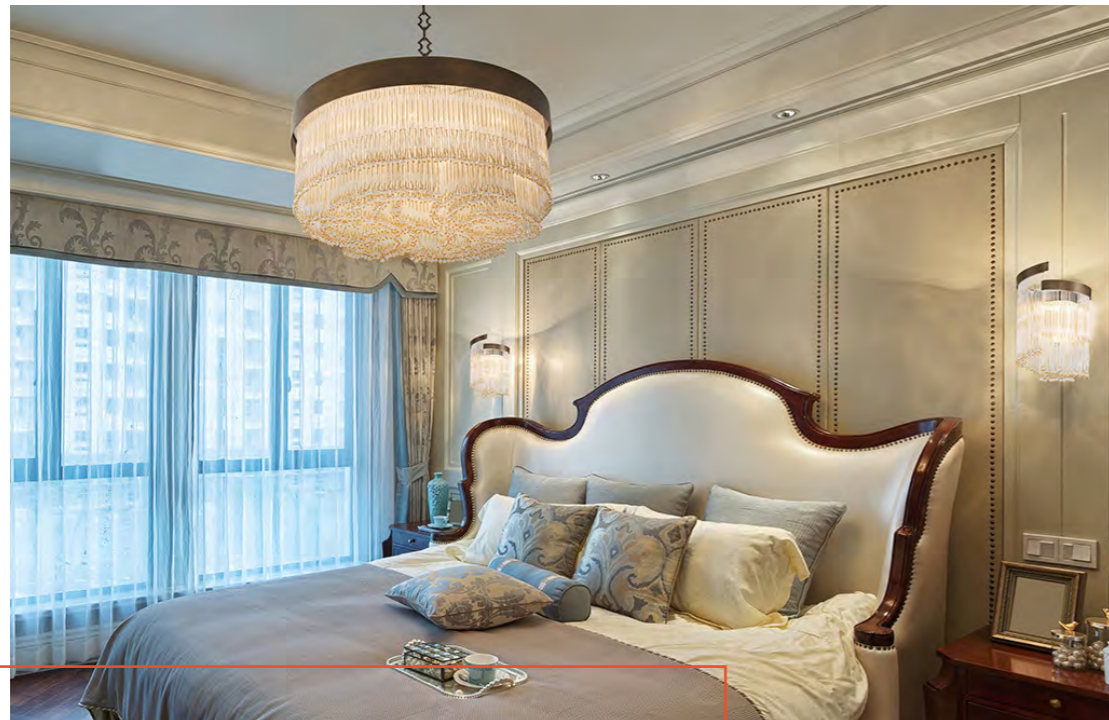

Chandelier/Hanging Lamps

Patrizia Volpato - Venezia