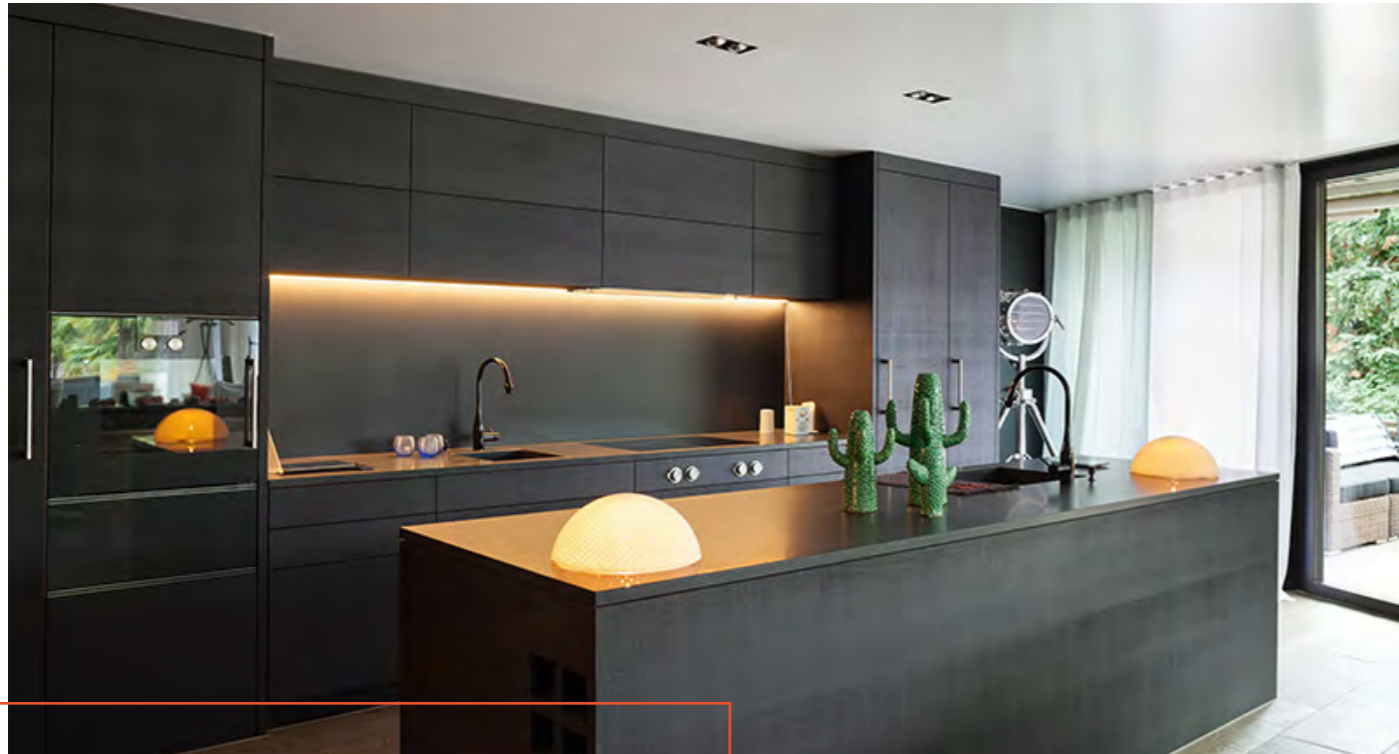

Linear

LLI Architectural Lighting - LLI-L4