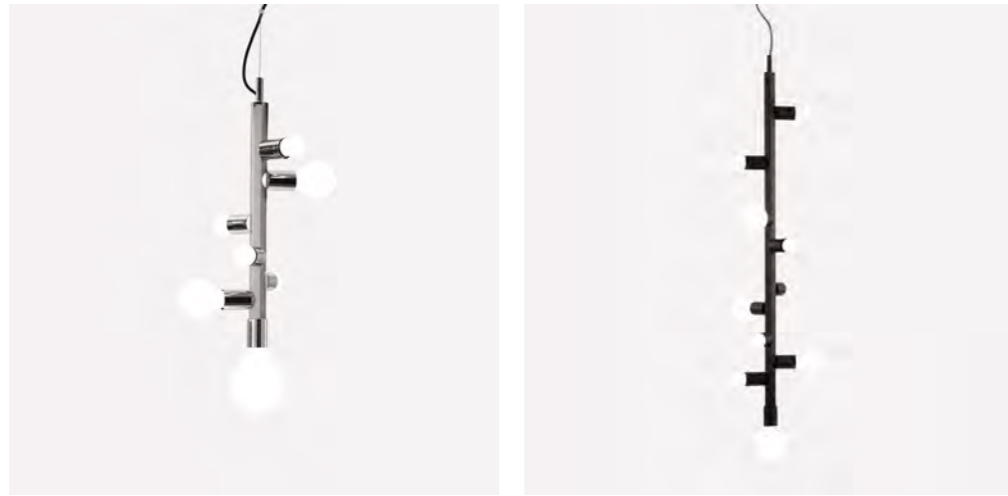

Almerich

Party

Inspired in the garlands of bulbs of popular festivities, party transports us with nostalgia and moves these emotions to the interior design of spaces. Designed by Arnau Reyna, the Valencia-based creative studio integrated by architects Ramon Arnau and Mariola Reyna. Together they develop objects, furniture, lighting, interiors and provide image service and art direction.