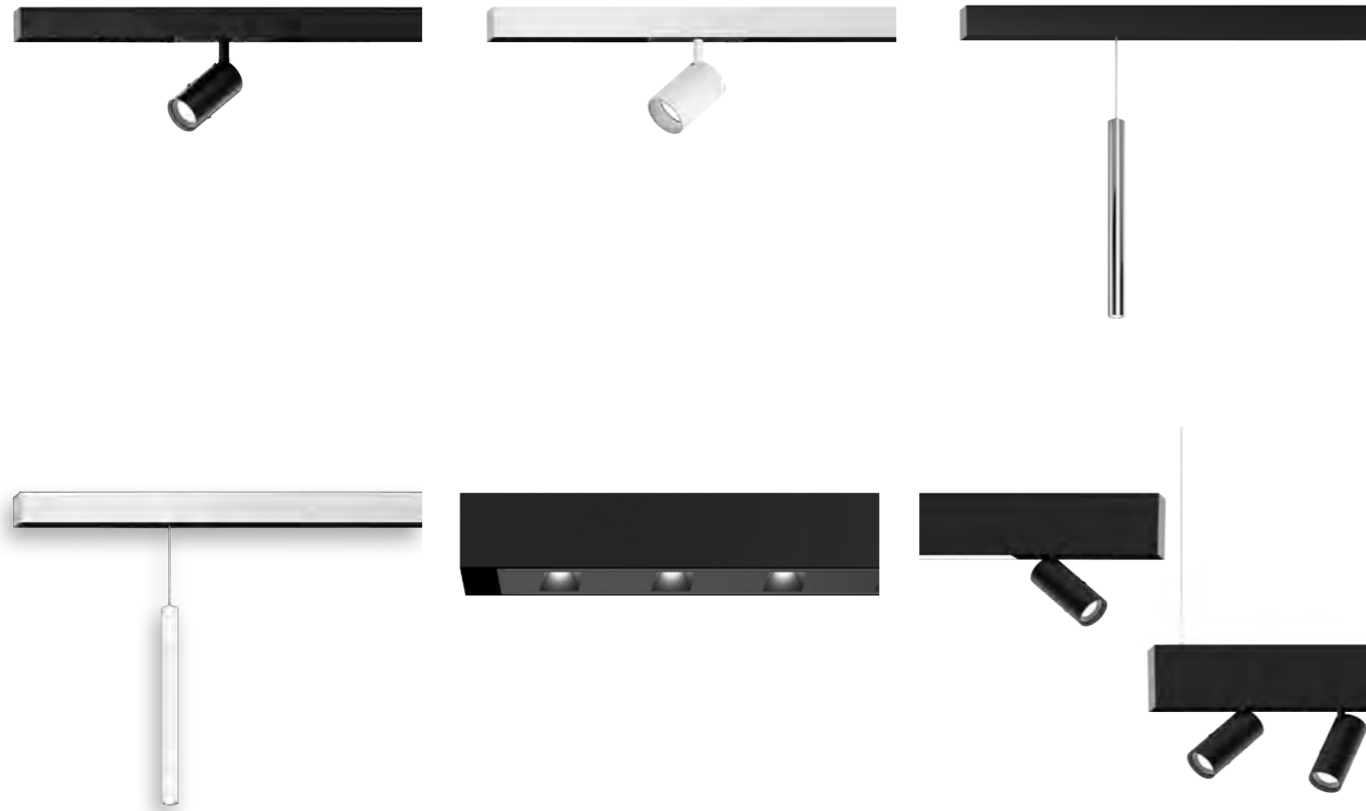

Track

XAL - Move It System

XAL - Move It System

XAL - Move It System

XAL - Move It System

”

Find beauty not in the thing itself but in the patterns of shadows, the light and the darkness, that one thing against another creates.

Junichiro Tanizaki

XAL

Move It System

The sleek MOVE IT SYSTEM has revolutionized channel systems. No tools are required as insets are installed using magnets, which gives you the flexibility to combine them in a variety of ways. Trimless installation and the streamlined spots make for an especially elegant system. The patented slider makes adjusting the beam angle easy so that you can highlight objects just the way you want them. Maximum light quality, outstanding in every detail.

Blackjack Lighting

Jack Track

JackTrack is a versatile system that can suspend any of the BlackJack's multiport pendants and or a linear LED strip in a variety of lengths. It can be flush mounted, stem mounted or suspended and can be built in a linear fixture or in a larger grid to fit a large range of applications.