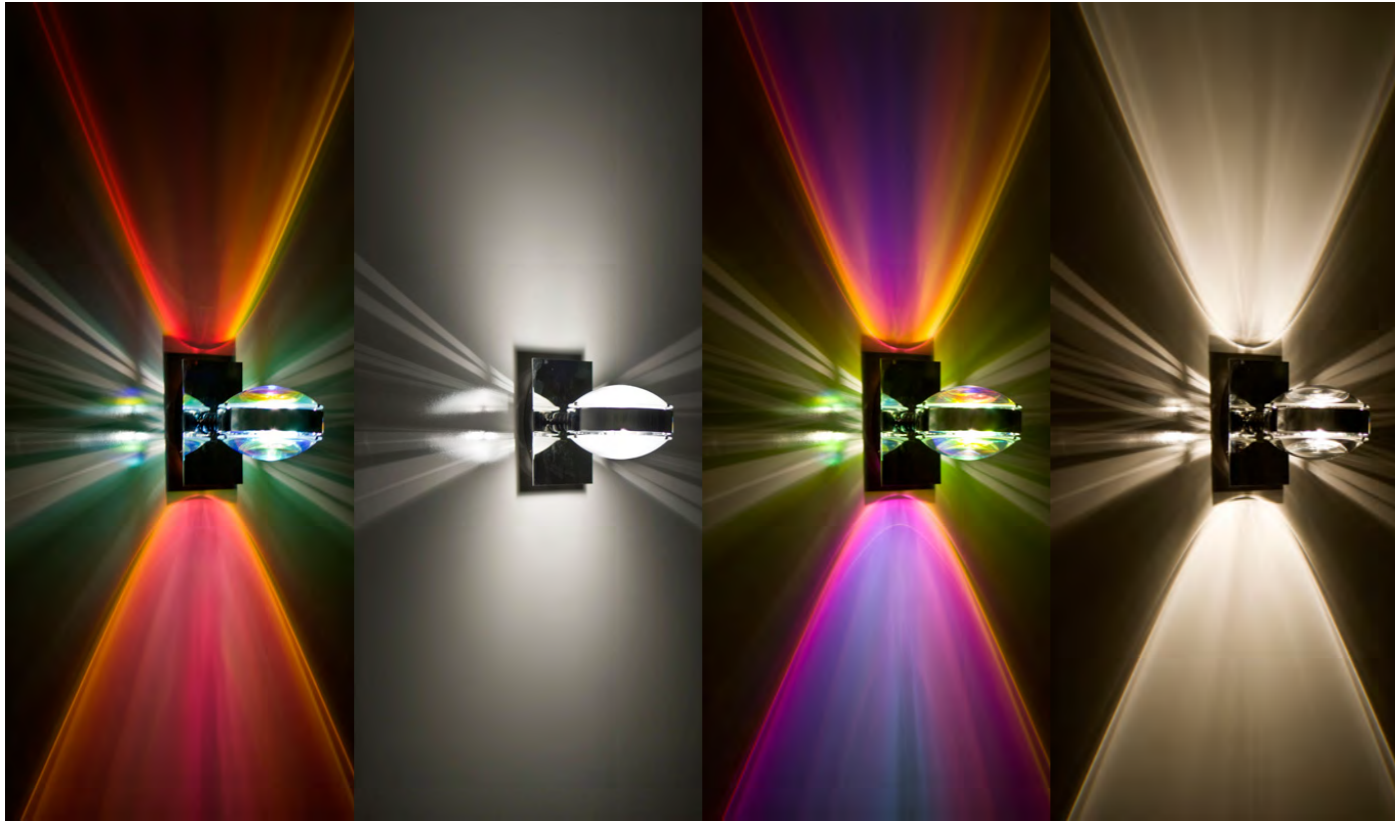

Place light precisely where you want it — and nowhere else. Ketra’s TruBeam combines an emitter and other optics to produce the maximum range of beam spreads, while maintaining uniform color and intensity.

Martyn Lawrence Bullard

ILEX

Ava LED Linear Sconce

Featuring a slim line of light, this modern linear LED sconce mounts with a thin rectangular backplate that can be centered, slide off-center for a more asymmetrical look or with no backplate and a remote mounted driver, as shown in these application photos. Lengths include 24, 36, 48, mount sconce horizontally or vertically for fresh, clean light in a variety of spaces.

Norwell Lighting

Icycle

This sconce offers astonishing versatility within its many distinctive elements. The gradation within the diffuser is realized with chrome incorporated into the glass. Choose one lamp or opt for two—an uplight and a downlight—or combine the single sconces with the horizontal double sconce in a bath for truly suite results.

BesaLighting

Optos

The Optos wall sconce uses two separate optical-effect lenses to produce interesting displays of up/down light. The aluminum body allows for 359-degree rotation and holds the lenses with clips. Our Clear Lens is a transparent molded borosilicate glass, with a parabolic shape designed to carefully refract the light rays in the light source. The result is an edgy display that exudes an energetic mood. When lit this gives off a light that is functional and vibrant. This handcrafted glass uses a process where every glass is consistently produced using a mold, keeping variations to a minimum.