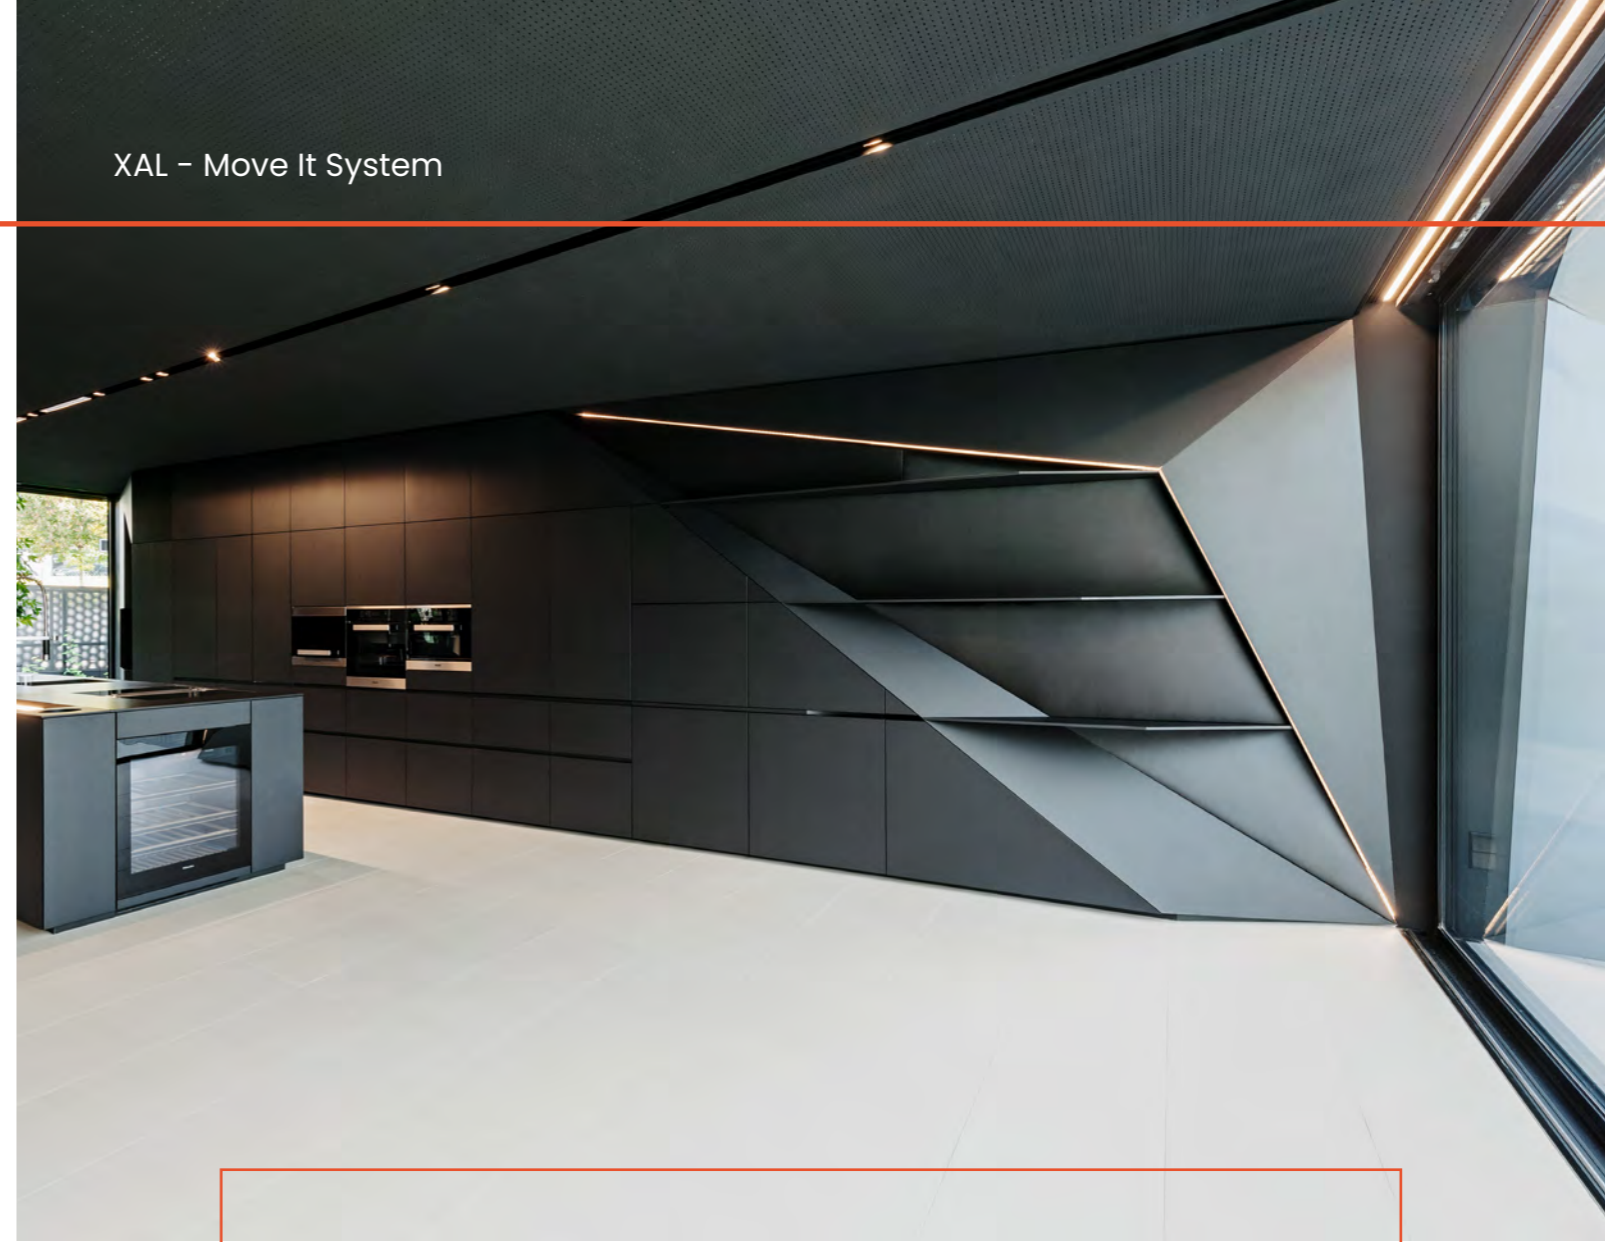

XAL - Move It System