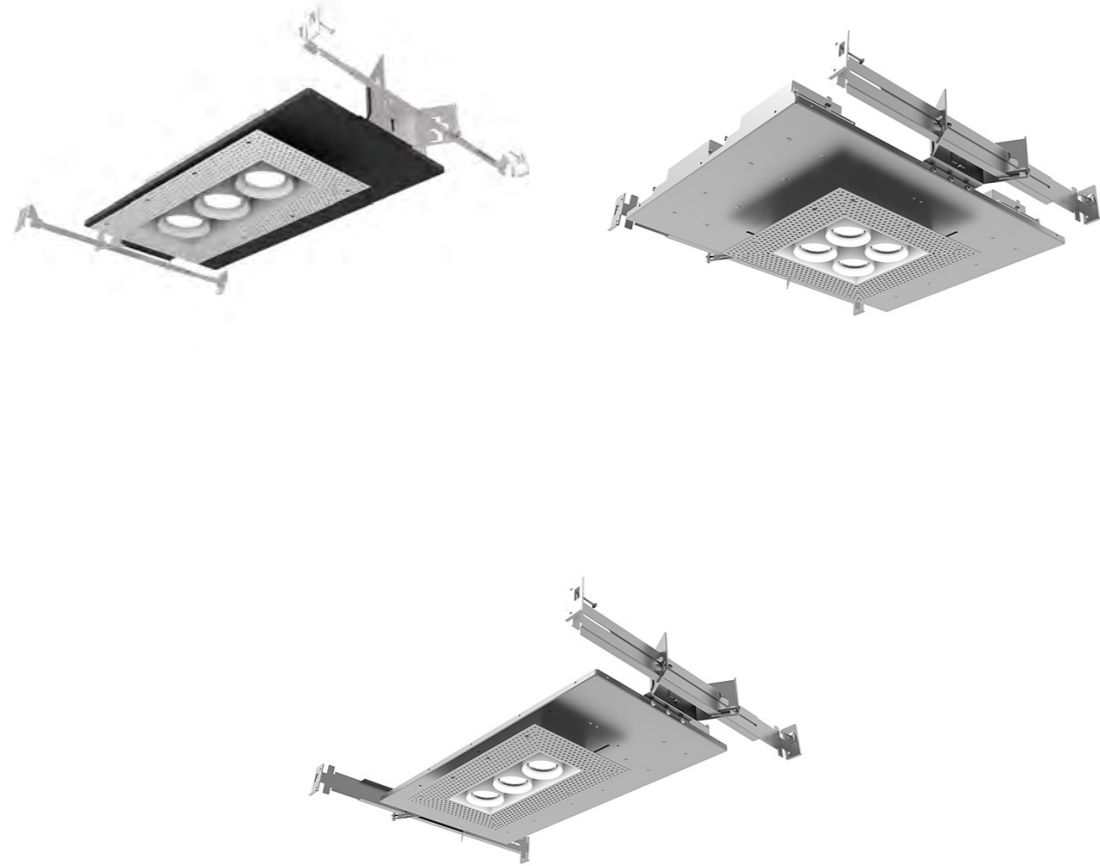

Specialty Ceiling Mount

ERCO - Compar

DMF - DRD5

DMF - DRD5

”

An effective lighting design is like a beautiful painting. Your medium is bringing someone to an emotional state he or she would not achieve at that moment without your art. This does not and cannot happen by accident.

Glenn Cunningham

CSL

GyroShift Multiples

A different way to downlight, CSL's patented GyroShift™ technology is a unique system that allows you to easily adjust a downlight with no loss of light on the target. CSL engineers designed the innovative bezel-and-ball system so that any lighting adjustment can be made while installed with just a twist of the bezel – no tools needed. From 0° to 45° angles with infinite rotation, GyroShift™ optics are designed to provide a uniformly bright light and round beam at any angle.