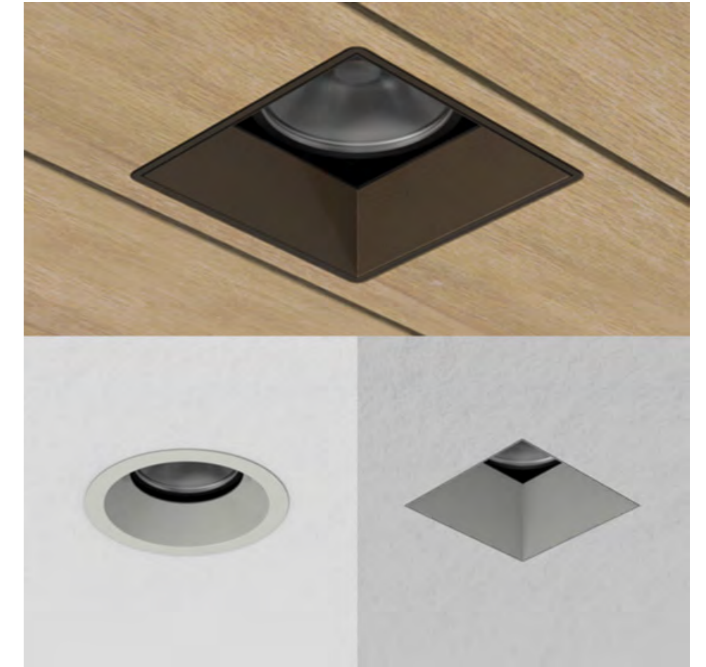

Place light precisely where you want it — and nowhere else. Ketra’s TruBeam combines an emitter and other optics to produce the maximum range of beam spreads, while maintaining uniform color and intensity.

With other LED solutions, colors can degrade over time—or mismatch if LEDs are sourced from multiple manufacturers. Ketra’s unique Color Lock solution aligns color points across each individual light source, actively preserving accurate, beautiful hues for the life of the light.