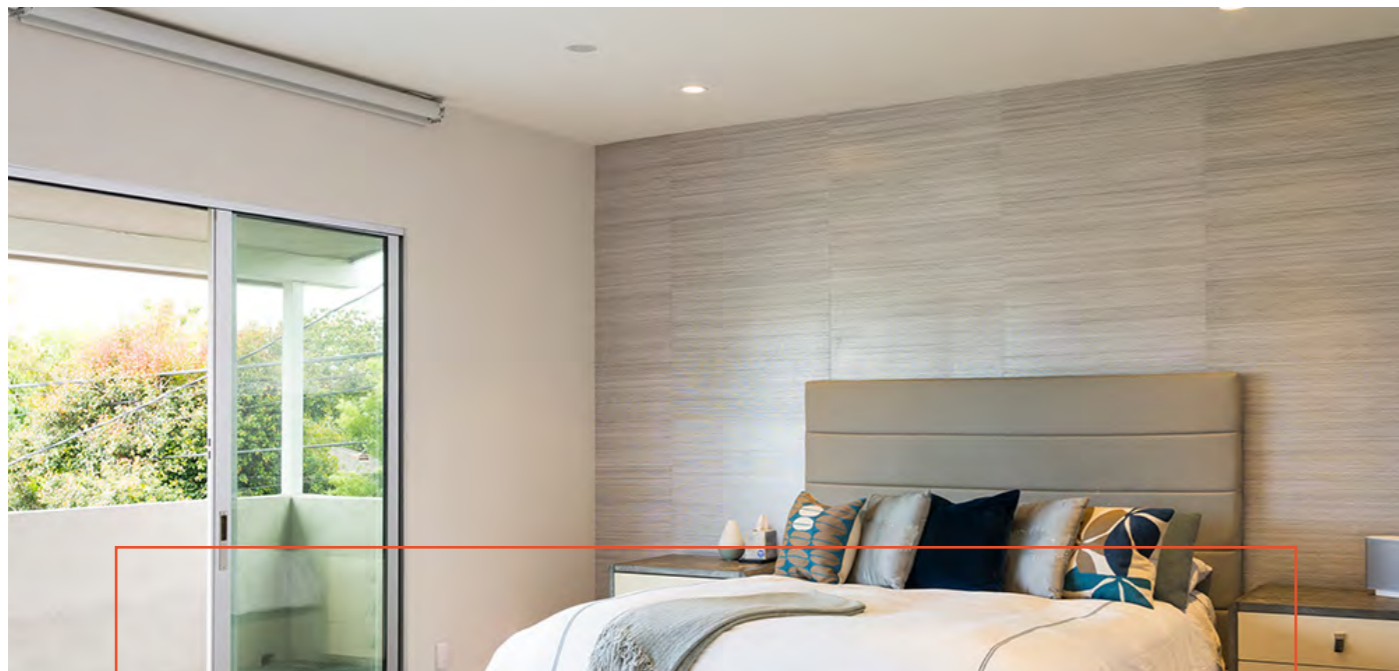

Lutron - Ketra D3

”

The most successful and brilliant work a lighting designer can do is usually the least noticeable.

Jean Rosenthal