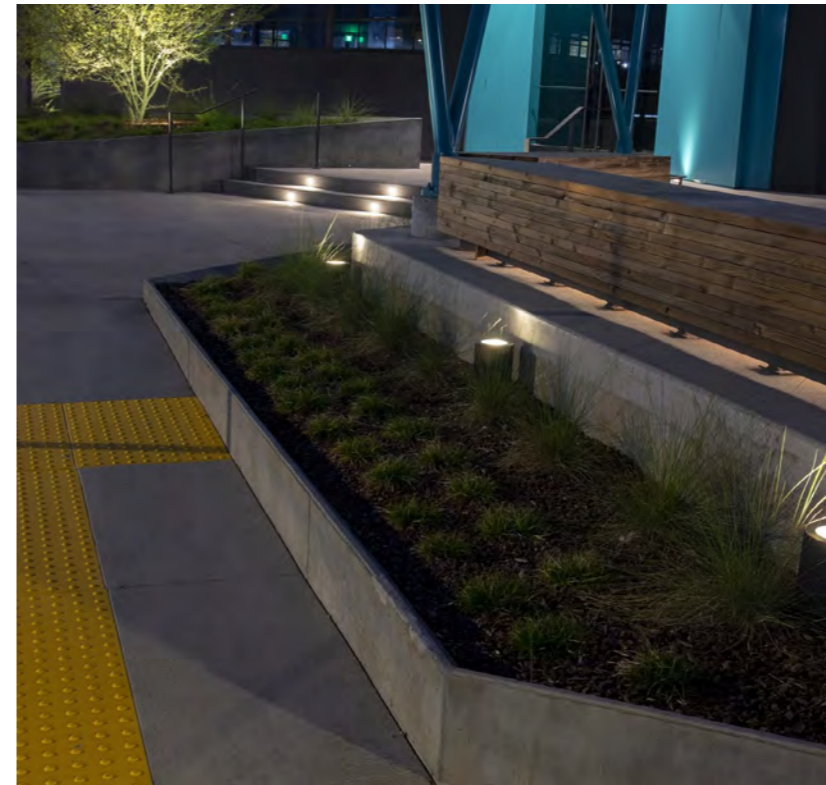

Keplero

Strength, attention to details, performance, flexibility. Every detail in Keplero has been studied to make the whole range extremely strong, highly resistant to corrosion, completely waterproof, high performing and versatile. The selection of the best sources and materials, the development of exclusive optical systems, the cataphoresis treatment, the sealing processes on the electronic and electrical components, and the continuous improvements on the entire range, have made Keplero resistant to aggressive environments.