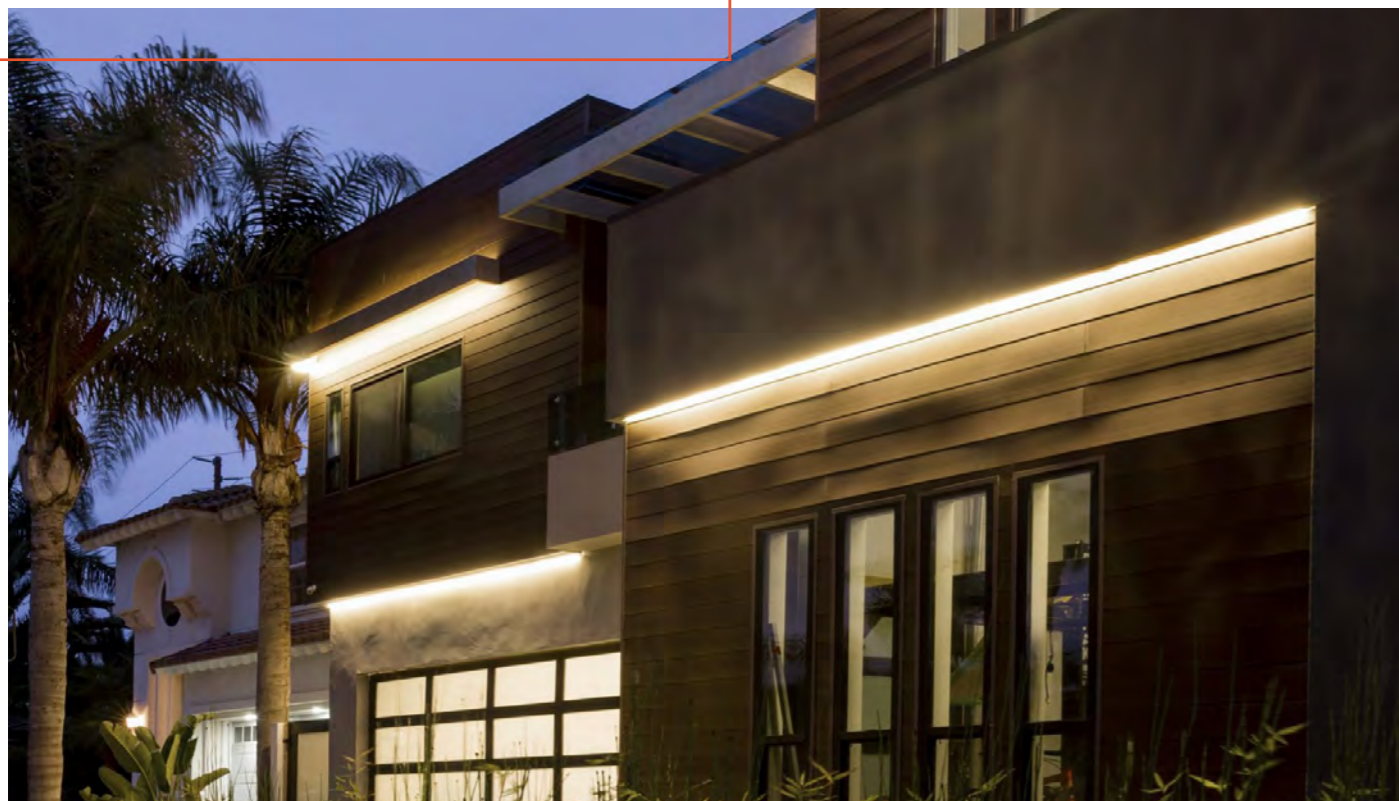

Targetti - Duratape

”

*Design is not making
beauty, beauty emerges
from selection, affinities,
integration, love.*

Louis Khan